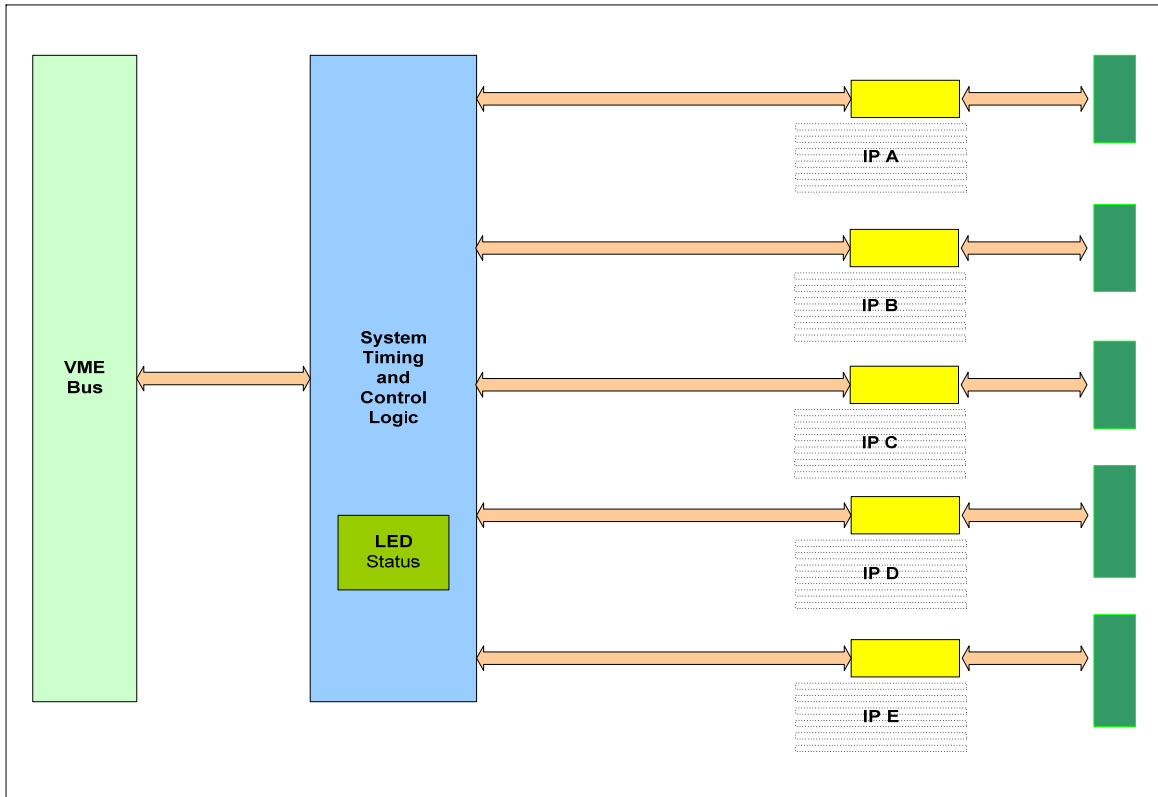

Summary

The new VME-5SIP Module provides a 6U high performance flexible I/O scheme, that supports industry standard Industry Packs. Choose from over a 100 different Industry Packs from Alphi Tech and others. For application requiring low cost, high density I/O or unique combinations, the VME-5SIP is the perfect solution. A total of 250 discrete I/O lines are available.

VME Features:

A32/24/16 D16/8
6U 233 X 160mm

VME INTERFACE:

A32/A24/A16 :D16/D08(E0)
R/M/W Cycle
Interrupt : 1-7 software programmable

I/O panel connectors:

Front Panel I/O connectors
(5) X 50 CHAMP 0.8mm

Industry Pack Specifications:

5 Industry Pack Sites
Supports single /dual widths
Meets ANSI Vita 4
8/32 MHz operation
Support ID, I/O, Int. & mem spaces
2 Interrupts
Supports 1 & 8MB addressing
Hardware self timed per IP module
Triggered via system reset and software control
Jumper or software time-out function
5, +/-12 volt reset-able fuse per IP
8/16 bit data
Support Single or Double Size IP Module
3 LED for each IP to monitor Voltages